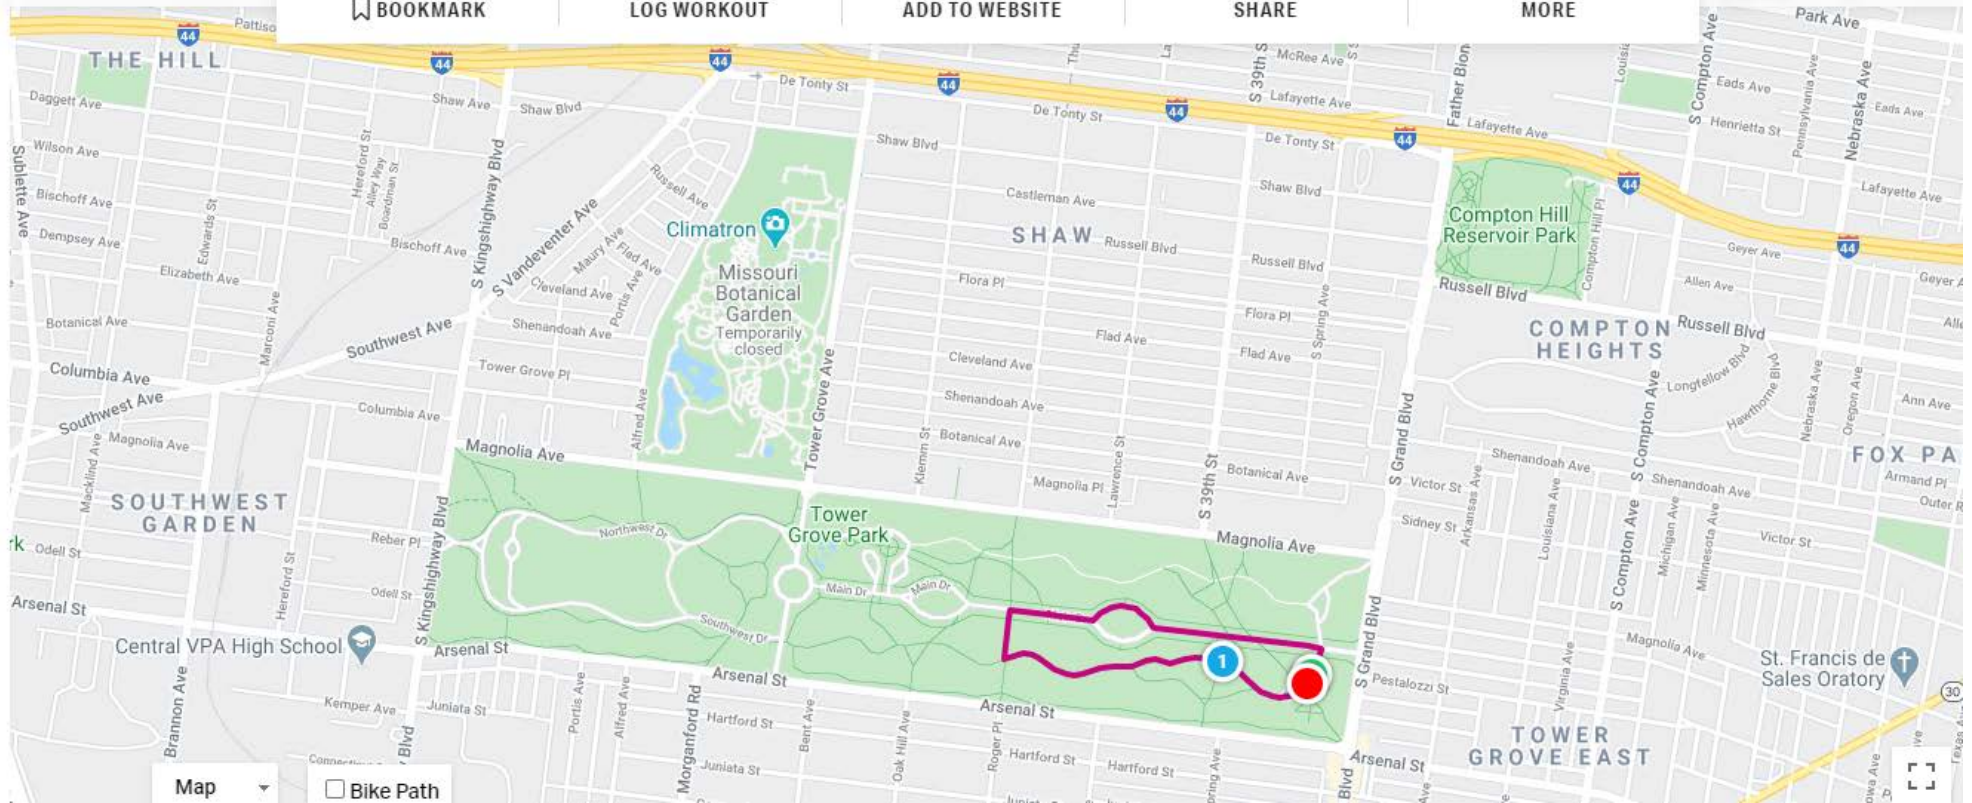

LOG WORKOUT

ADD TO WEBSITE

SHARE

TOWER GROVE- 5K INTERVAL ROUTE

1.51 miles

BOOKMARK

LOG WORKOUT

ADD TO WEBSITE

SHARE

MORE

QUEENY PARK 5K

3.12 miles

i A tour through the northern paths of Queeny Park. A smooth and quick course until later in the race when the trails get rougher and steeper.

- [BOOKMARK](#)
- [LOG WORKOUT](#)
- [ADD TO WEBSITE](#)
- [SHARE](#)
- [M](#)