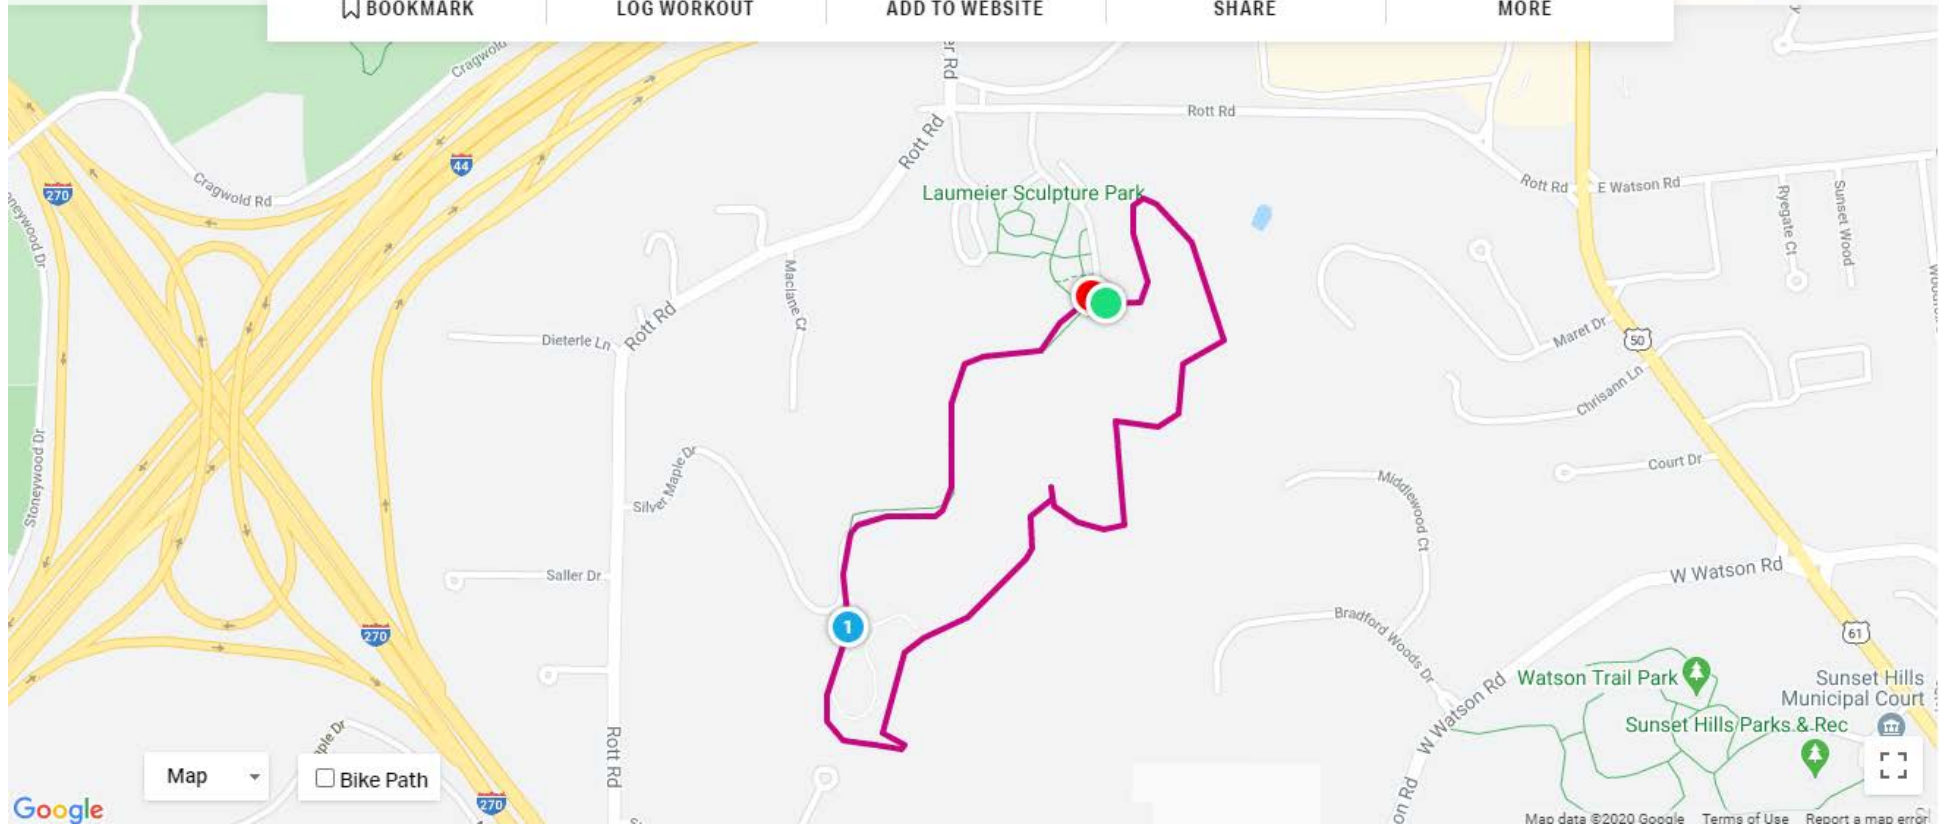

LAUMEIER PARK 30/30 HIKE

1.36 miles

i This is hike number 25 on the St. Louis County Parks 30/30 hike program. It's a pretty easy hike with little elevation. The entire trail is either gravel or paved.

BOOKMARK

LOG WORKOUT

ADD TO WEBSITE

SHARE

MORE