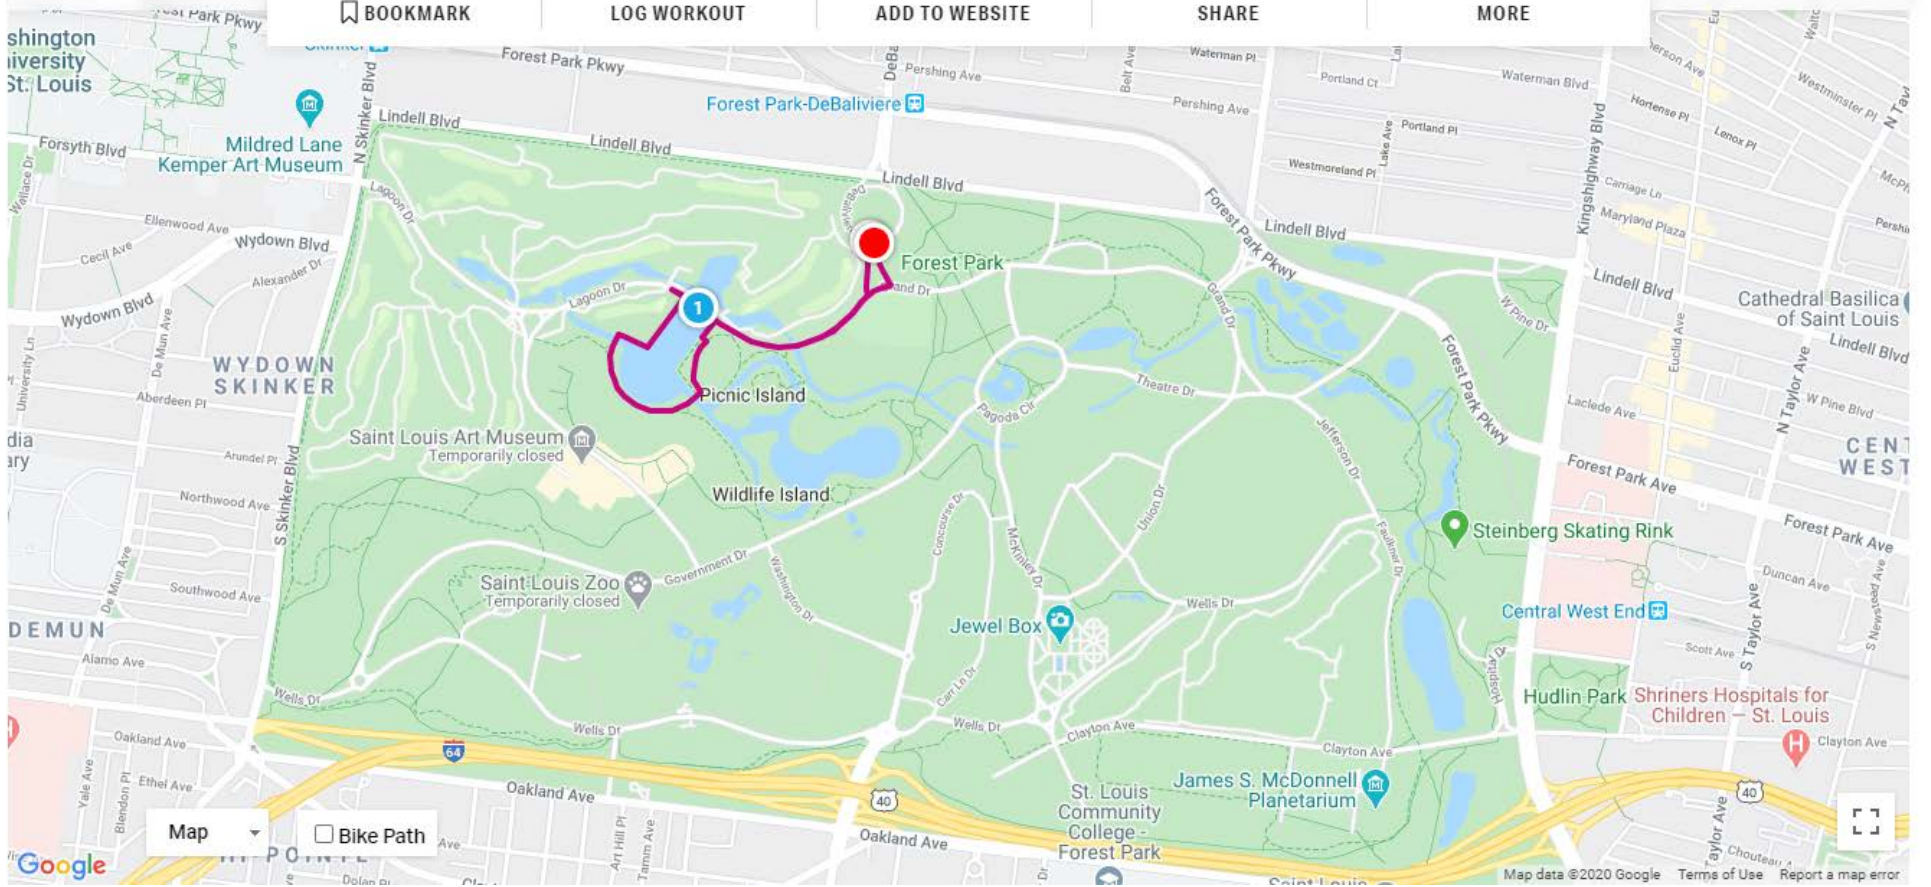

CASTLEWOOD STATE PARK RIVER SCENE TRAIL

2.58 miles

BOOKMARK

LOG WORKOUT

ADD TO WEBSITE

SHARE

MORE

FOREST PARK - GRAND BASIN

1.42 miles

- BOOKMARK
- LOG WORKOUT
- ADD TO WEBSITE
- SHARE
- MORE

LAUMEIER PARK 30/30 HIKE

1.36 miles

i This is hike number 25 on the St. Louis County Parks 30/30 hike program. It's a pretty easy hike with little elevation. The entire trail is either gravel or paved.

LOG WORKOUT

ADD TO WEBSITE

SHARE

TOWER GROVE- 5K INTERVAL ROUTE

1.51 miles

BOOKMARK

LOG WORKOUT

ADD TO WEBSITE

SHARE

MORE

QUEENY PARK 5K

3.12 miles

i A tour through the northern paths of Queeny Park. A smooth and quick course until later in the race when the trails get rougher and steeper.

- [BOOKMARK](#)
- [LOG WORKOUT](#)
- [ADD TO WEBSITE](#)
- [SHARE](#)
- [M](#)