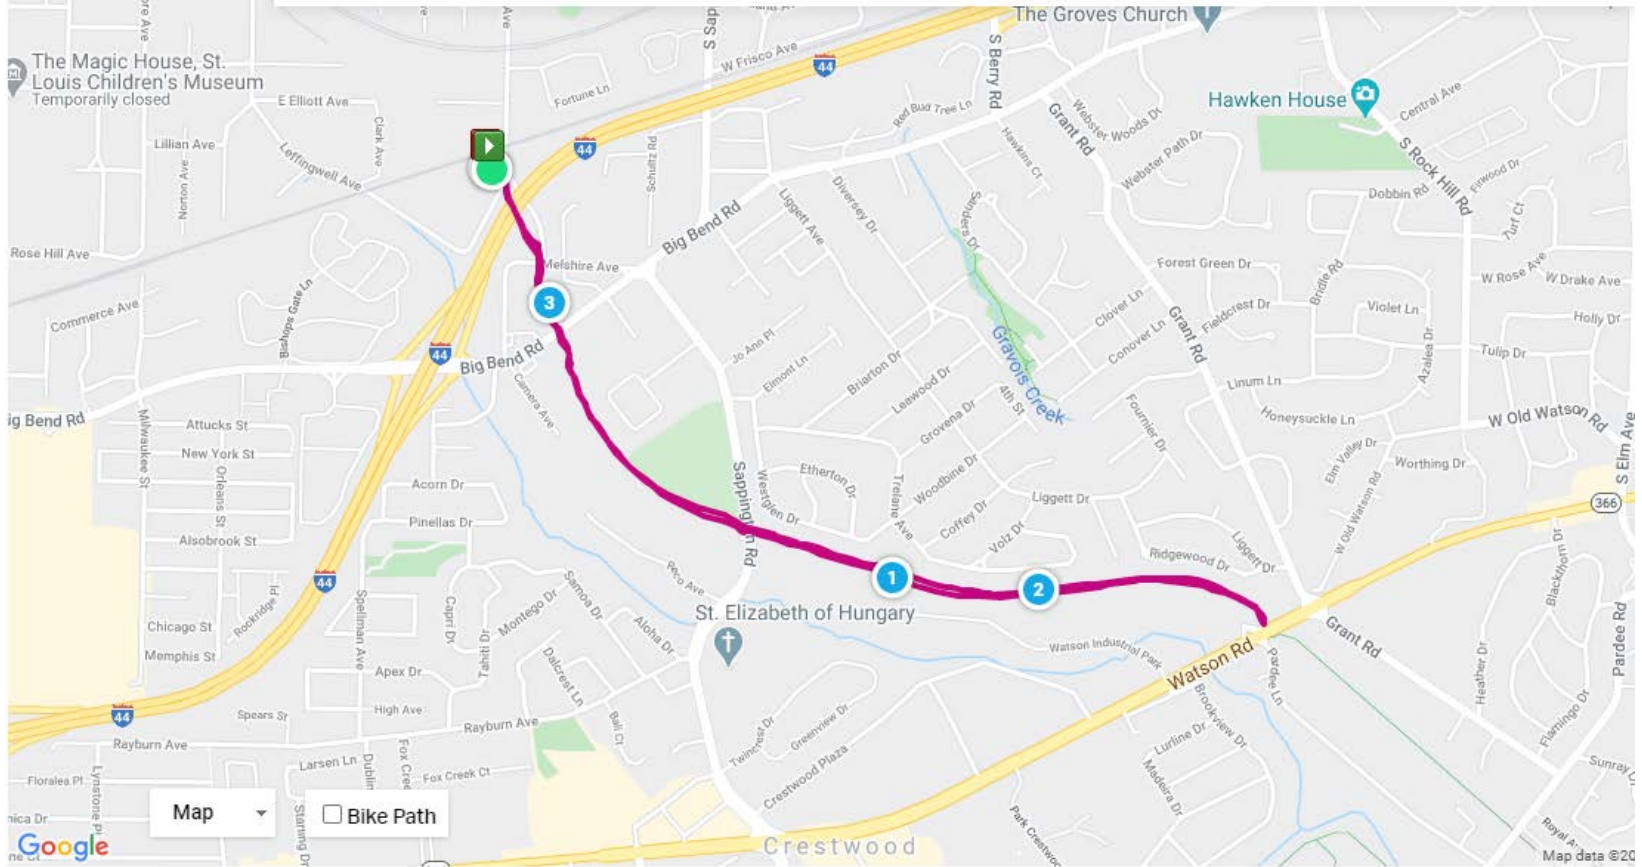

GRANT'S TRAIL

3.26 miles

BOOKMARK

LOG WORKOUT

ADD TO WEBSITE

SHARE

MORE