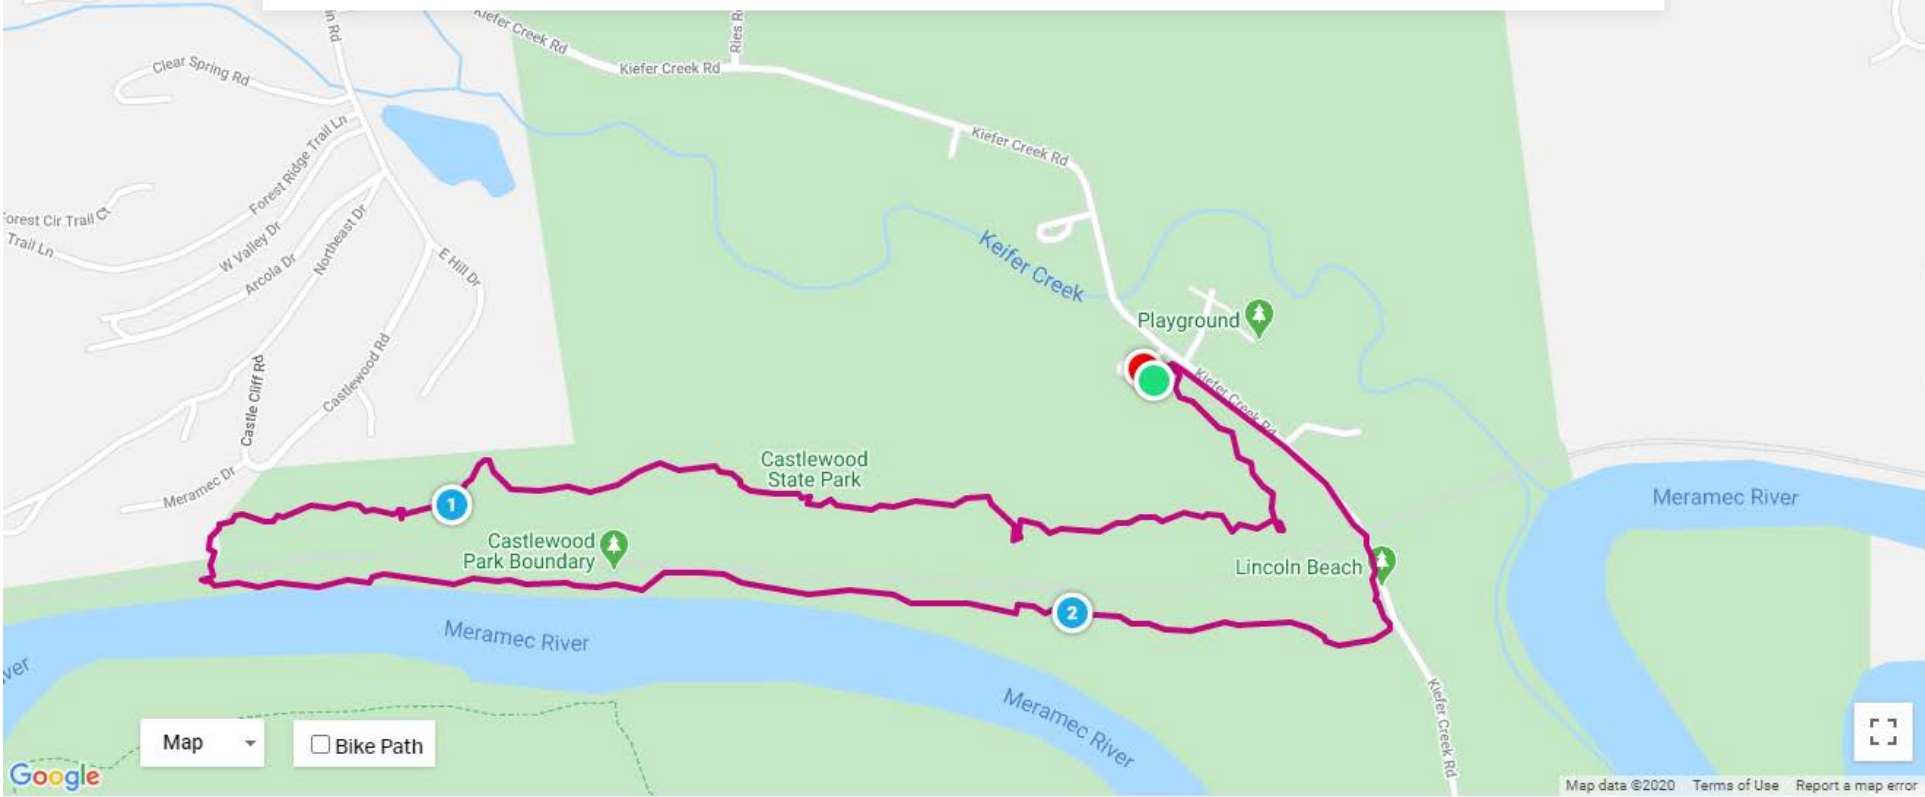

CASTLEWOOD STATE PARK RIVER SCENE TRAIL

2.58 miles

BOOKMARK

LOG WORKOUT

ADD TO WEBSITE

SHARE

MORE

FOREST PARK - GRAND BASIN

1.42 miles

- BOOKMARK
- LOG WORKOUT
- ADD TO WEBSITE
- SHARE
- MORE

LAUMEIER PARK 30/30 HIKE

1.36 miles

i This is hike number 25 on the St. Louis County Parks 30/30 hike program. It's a pretty easy hike with little elevation. The entire trail is either gravel or paved.

LOG WORKOUT

ADD TO WEBSITE

SHARE

TOWER GROVE- 5K INTERVAL ROUTE

1.51 miles

BOOKMARK

LOG WORKOUT

ADD TO WEBSITE

SHARE

MORE

QUEENY PARK 5K

3.12 miles

i A tour through the northern paths of Queeny Park. A smooth and quick course until later in the race when the trails get rougher and steeper.

- [BOOKMARK](#)
- [LOG WORKOUT](#)
- [ADD TO WEBSITE](#)
- [SHARE](#)
- [M](#)